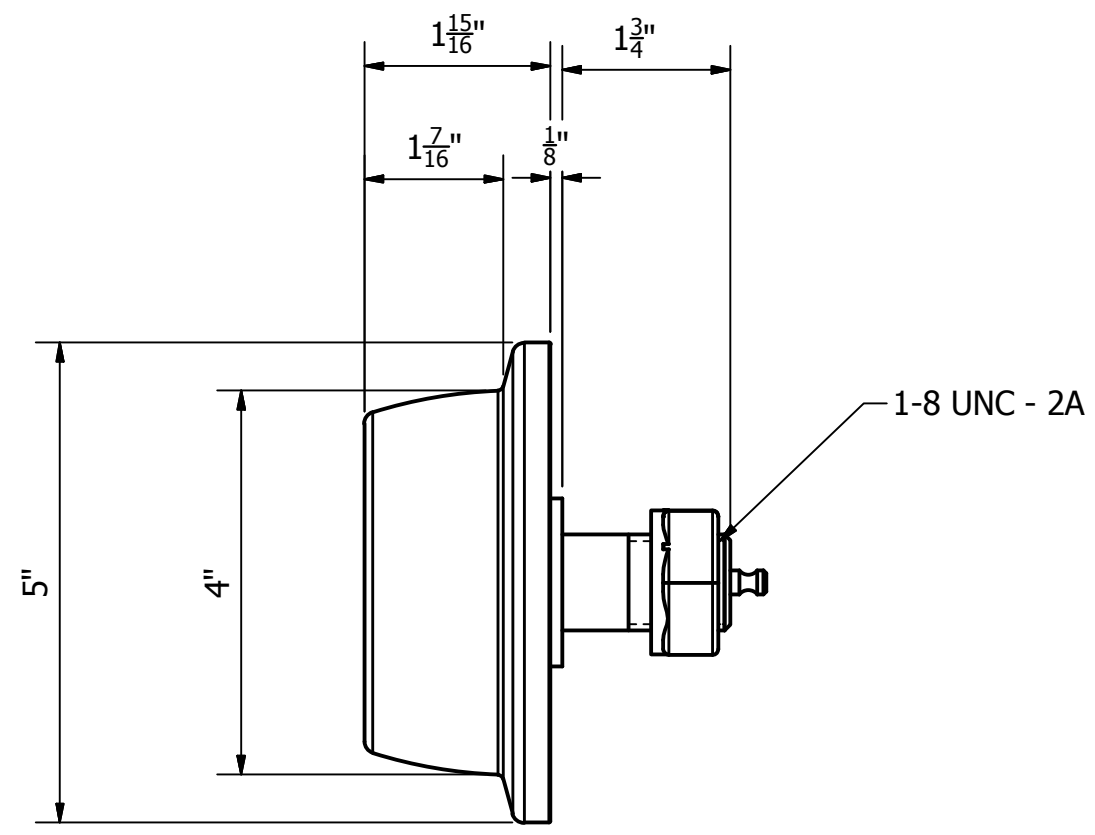

4 3 2 1

D400CT500-1-134

DRAWN jkm	4/20/2010	 GREY HUB® <i>A Division of Versa Handling Company</i>		
CHECKED		TITLE		
QA				
MFG				
APPROVED				
		SIZE B	DWG NO CROWN TREAD WHEELS	REV
		SCALE	SHEET 2 OF 17	