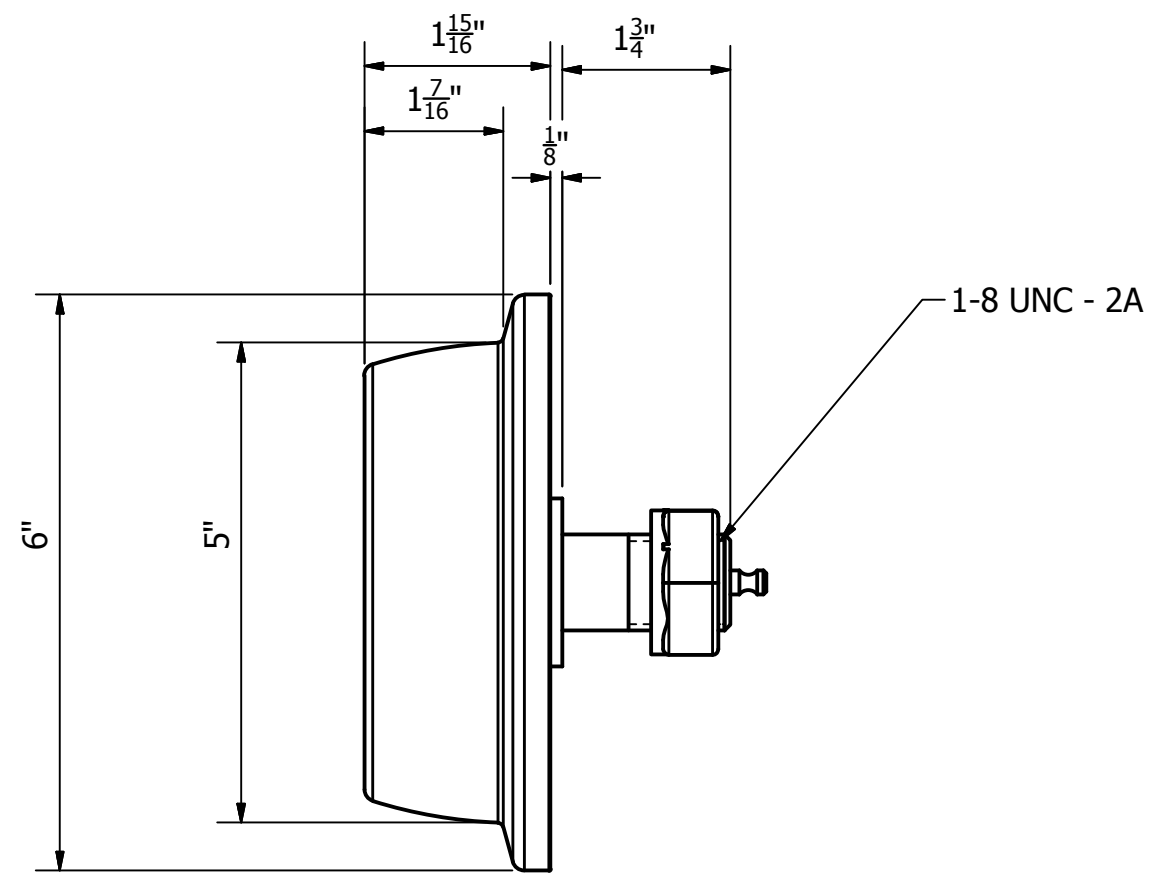

4 3 2 1

D500CT600-1-134

DRAWN jkm	4/20/2010	 GREY HUB® <i>A Division of Versa Handling Company</i>		
CHECKED		TITLE		
QA				
MFG				
APPROVED		SIZE B	DWG NO CROWN TREAD WHEELS	REV
		SCALE	SHEET 8 OF 17	