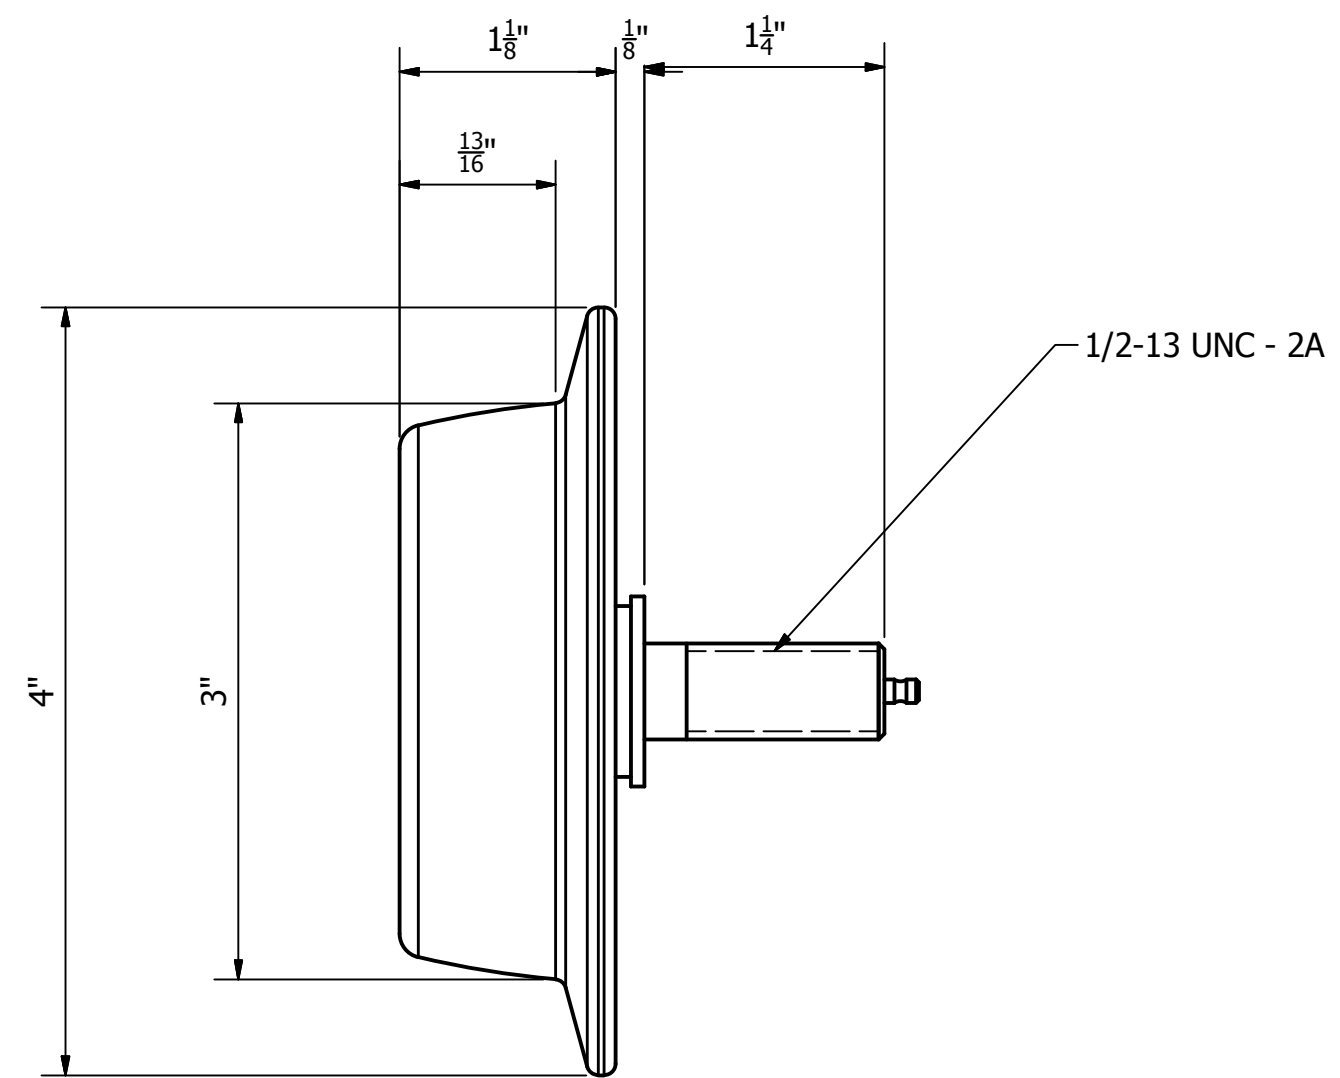

4 3 2 1

B

B

S300CT400-12

A

A

DRAWN jkm	4/20/2010	 <b>GREY HUB</b> ® <i>A Division of Versa Handling Company</i>		
CHECKED				
QA		SIZE <b>B</b> DWG NO <b>CROWN TREAD WHEELS</b> REV		
MFG				
APPROVED		SHEET 7 OF 12		
		SCALE		